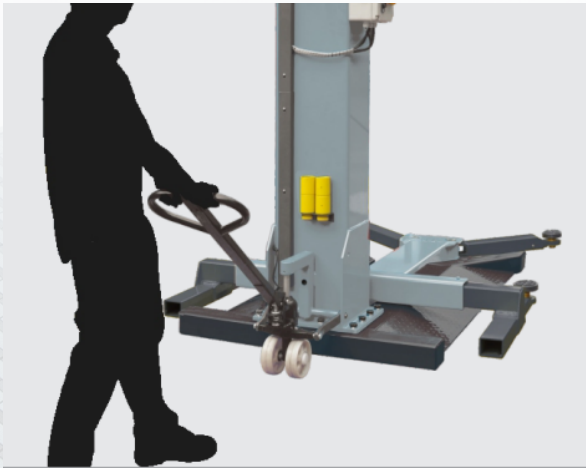

TRD

SINGLE POST **PORTABLE LIFT**

TRD PORTABLE SINGLE POST LIFT ROLLS SMOOTHLY ACROSS ANY FLAT SURFACE AND CAN BE USED INDOORS OR OUTDOORS. IT'S THE PERFECT CHOICE FOR ANY COMMERCIAL SERVICE SHOP THAT NEEDS TO UTILIZE LESS SPACE.

T003-LMS

SINGLE POST LIFT

FEATURES

PRODUCTS

- 3000kg lifting capacity, portable single post lift.
- Max. lifting height: 1971 mm.
- Min. height: 110 mm.
- Self-lubricating UHMW Polyethylene sliders and a self-lubricating bronze bush. High quality cylinders and power units are manufactured to high standards.
- Warranty:
 - 5 years: Steel structured components.
 - 3 years: Hydraulic parts and bronze bush.
 - 2 years: Electrical components and cable.

Portable wheels and floating design of rollers make it easy to move the lift. The floating rollers design make the base plate completely contact with ground when lifting with load.

The chain protection cover prevents the chain from slipping off

Arm locking device with manual release handles

A manual locking safety release device controls the double locks.

Automatic alarm tone when coming down from 300mm to ground.

SPECIFICATIONS

PRODUCTS

MODEL	T003-LMS	
Lifting capacity	3000kg	
lifting time	32S	
Lifting height	A	1830mm~1976mm
Overall height	B	2766mm
Overall width	C	2295mm
Minimum lifting height	D	110mm
Motor	220V, 3.0HP	
Gross Weight	874kg	