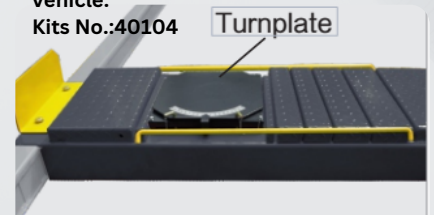

### PRODUCTS

- 4500kg lifting capacity, 4-post lift with small scissor lift. Great for light-duty cars, vans, and trucks.
- Mechanical self-locking system and air-driven safety release.
- Dual safety mechanism provides additional safety.
- Adjustable turnplate blocks to fit different wheelbases.
- Skid proof diamond platform provides traction for the tires to stay put.
- Aircraft quality cable is used for synchronization.
- Strict quality control of hydraulic cylinders with flow restrictor for a stable and smooth speed.

Extended small scissor platform suited for various wheelbase distances.

Optional LED light provides extra and efficient lighting underneath the vehicle.

Kits No.:40104

Adjustable turnplate blocks and extra-long rear slip plates.