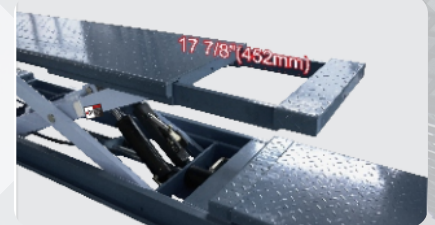

FEATURES

PRODUCTS

- 4500kg lifting capacity, 4-post lift with small scissor lift. Great for light-duty cars, vans, and trucks.
- Mechanical self-locking system and air-driven safety release.
- Dual safety mechanism provides additional safety.
- Adjustable turnplate blocks to fit different wheelbases.
- Skid proof diamond platform provides traction for the tires to stay put.
- Aircraft quality cable is used for synchronization.
- Strict quality control of hydraulic cylinders with flow restrictor for a stable and smooth speed.

Extended small scissor platform suited for various wheelbase distances.