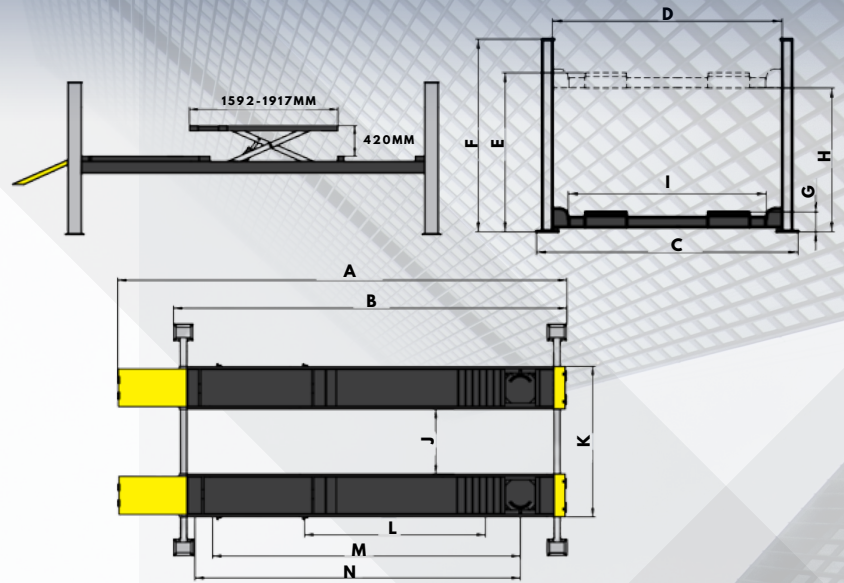

## FOUR-POST FUNCTION LIFT

PERFECT AND FLEXIBLE FOR RELIABLE REPAIRS, TIRE SERVICES, AND WHEEL ALIGNMENT APPLICATION.

### DOUBLE-SAFETY LOCKS

### PRODUCTS

| MODEL                      | T014XWA |        |
|----------------------------|---------|--------|
| Lifting capacity           | 4500kg  |        |
| Scissors Lifting capacity  | 3500kg  |        |
| lifting time               | 46S     |        |
| Overall Length (Inc Ramps) | A       | 5910mm |
| Overall Length (No Ramps)  | B       | 4998mm |
| Overall width              | C       | 3356mm |
| Width Between Posts        | D       | 3000mm |
| Max. Lifting Height        | E       | 1915mm |
| Overall Height             | F       | 2185mm |
| Minimum height             | G       | 220mm  |
| Max. Underneath Height     | H       | 1725mm |
| Drive-Thru Clearance       | I       | 2646mm |
| Width Between Runways      | J       | 1063mm |
| Outside Edge of Runways    | K       | 2153mm |
| Min. four wheel Align      | L       | 2080mm |
| Max. four wheel Align      | M       | 3905mm |
| Max. Two wheel Align       | N       | 4050mm |
| Motor                      | 3.0HP   |        |
| GrossWeight                | 1728kg  |        |